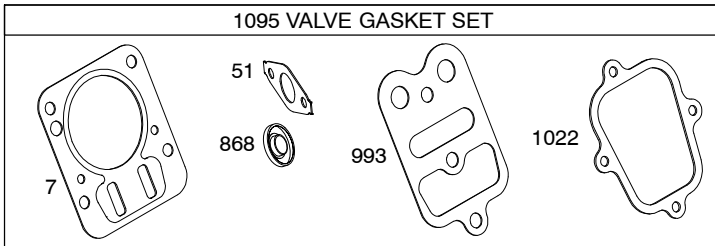

Illustrated Parts List

Model Series

12E300

TYPE NUMBERS
0018 through 0275.

TABLE OF CONTENTS

Blower Housing/Shrouds	6
Camshaft	2
Carburetor	4
Controls	5
Crankcase Cover	2
Crankshaft	2
Cylinder	2
Cylinder Head	3
Electric Starter	5
Exhaust System	6
Flywheel	6
Fuel Supply	4
Governor Spring	5
Ignition	5
Kits/Gaskets - Carburetor	4
Kits/Gaskets - Engine	2
Kits/Gaskets - Valves	3
Lubrication	2
Piston Group	2
Rewind Starter	5

1319 WARNING LABEL

REQUIRED when replacing parts with warning labels affixed.

1058 OPERATOR'S MANUAL

1330 REPAIR MANUAL

1019 LABEL KIT

Illustrations cover a range of engines. Parts shown without corresponding text may not be used on your specific engine.
5750-2 Assemblies include all parts shown in frames. 06/18/2008